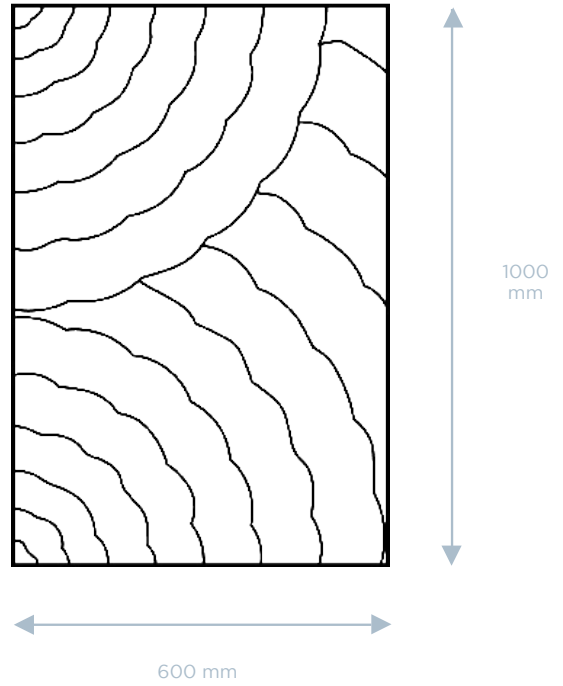

CHOOSE YOUR OWN PATTERN

CURRENT 1

CURRENT 2

CURRENT 3

CURRENT 4

CURRENT 5

COLLECTION	CODE	COUNTRY	WOOD
The Teak Wood Collection	30-01-IND-TEA	Indonesia	Reclaimed Teak
TILE DIMENSIONS	TILE SURFACE	TILE THICKNESS	TILE WEIGHT
1000*600 mm	0,6 sqm	10-30 mm	7,5 kg
SUBSTRATE	FINISH	PACKUNIT	BOX SURFACE
None (lamination)	No Coating, Sanded	2 pcs	1,2 sqm